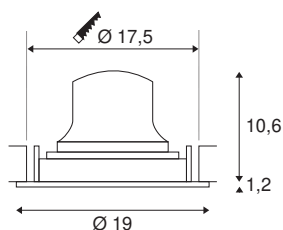

NUMINOS® MOVE DL XL

Indoor LED recessed ceiling light white/chrome 2700K
40° rotating and pivoting

Design, technology and function in perfection: NUMINOS is the light system from SLV that combines everything. This way, you can experience a thousand lighting design possibilities with different downlights and spotlights. This also includes NUMINOS® MOVE DL XL, which impresses as a recessed ceiling light with the best workmanship and lighting quality. Ideal for discreet, modern and space-saving lighting that directs the accent to objects or the room. The recessed ceiling light can convince with a power consumption of 37.4 watts, luminous flux of 3400 lumens, colour temperature of 2700 Kelvin and a high colour reproduction index of over 90. Installation is then done in no time at all. When to choose NUMINOS from SLV – modular diversity awaits you.

TECHNICAL DATA

Item no.:	1003714
Number of different light outlets	1
Secondary power / secondary voltage	1050mA
Height	11.8 cm
Diameter	19 cm
Installation diameter	17.5 cm
Installation depth	13 cm
Net weight	0.7 kg
Gross weight	0.89 kg
IP Code	IP 20
Safety class	III
Impact resistance class	IK02
Impact resistance	0,2 Joule
Assembly	Recessed
Assembly details	Ceiling
Wattage	37.4 W
Lumen	3400 lm
Colour temperature	2700 Kelvin
Beam angle	40 °
Color	white
CRI	90
UGR ≤	19