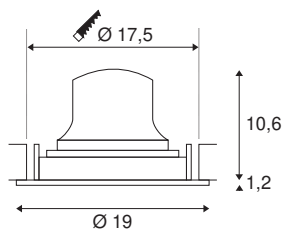

## NUMINOS® MOVE DL XL

Indoor LED recessed ceiling light black/chrome 3000K  
40° rotating and pivoting

The NUMINOS light system from SLV perfectly combines function, design and technology. With a variety of downlights and spotlights, you can experience a thousand lighting design possibilities. This also includes NUMINOS® MOVE DL XL, which impresses as a recessed ceiling light with the best workmanship and lighting quality. Ideal for unobtrusive, modern and space-saving lighting that draws the focus to objects or the room. The recessed ceiling light convinces with a power consumption of 37.4 watts, luminous flux of 3500 lumens, colour temperature of 3000 Kelvin and a colour reproduction index of 90. Installation is then done in no time at all. When do you choose NUMINOS® from SLV?

## TECHNICAL DATA

Item no.:	1003726
Number of different light outlets	1
Secondary power / secondary voltage	1050mA
Height	11.8 cm
Diameter	19 cm
Installation diameter	17.5 cm
Installation depth	13 cm
Net weight	0.7 kg
Gross weight	0.89 kg
IP Code	IP 20
Safety class	III
Impact resistance class	IK02
Impact resistance	0,2 Joule
Assembly	Recessed
Assembly details	Ceiling
Wattage	37.4 W
Lumen	3500 lm
Colour temperature	3000 Kelvin
Beam angle	40 °
Color	black
CRI	90
UGR ≤	19