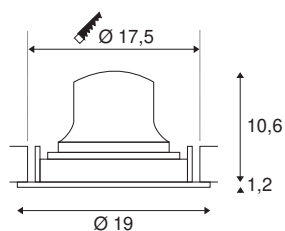

## NUMINOS® MOVE DL XL

Indoor LED recessed ceiling light white/chrome 3000K  
40° rotating and pivoting

Design, technology and function in perfection: NUMINOS is the light system from SLV that combines everything. With different downlights and spotlights, you provide a thousand lighting design possibilities. Like with the NUMINOS® MOVE DL XL recessed ceiling light, which impresses with its high-quality workmanship and light. In this way, you can create discreet, modern and space-saving lighting that draws the focus to objects or the room. The recessed ceiling light convinces with a power consumption of 37.4 watts, luminous flux of 3500 lumens, colour temperature of 3000 Kelvin and a colour reproduction index of 90. This means that easy installation is a mere formality. When will you choose SLV's modular variety?

## TECHNICAL DATA

Item no.:	1003738
Number of different light outlets	1
Secondary power / secondary voltage	1050mA
Height	11.8 cm
Diameter	19 cm
Installation diameter	17.5 cm
Installation depth	13 cm
Net weight	0.66 kg
Gross weight	0.706 kg
IP Code	IP 20
Safety class	III
Impact resistance class	IK02
Impact resistance	0,2 Joule
Assembly	Recessed
Assembly details	Ceiling
Wattage	37.4 W
Lumen	3500 lm
Colour temperature	3000 Kelvin
Beam angle	40 °
Color	white
CRI	90
UGR ≤	19