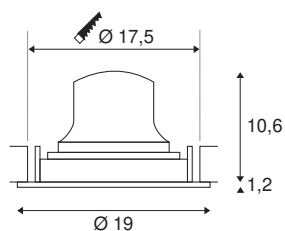

NUMINOS® MOVE DL XL

Indoor LED recessed ceiling light black/chrome 4000K
20° rotating and pivoting

The NUMINOS light system from SLV perfectly combines function, design and technology. This way, you can experience a thousand lighting design possibilities with different downlights and spotlights. Also with the NUMINOS® MOVE DL XL recessed ceiling light, which convinces with the best workmanship and lighting quality. Ideal for discreet, modern and space-saving lighting that directs the accent to objects or the room. The recessed ceiling light has a power consumption of 37.4 watts, a luminous flux of 3750 lumens, a colour temperature of 4000 Kelvin and a high colour reproduction index of over 90. Installation is then done in no time at all. When to choose NUMINOS from SLV – modular diversity awaits you.

TECHNICAL DATA

Item no.:	1003747
Number of different light outlets	1
Secondary power / secondary voltage	1050mA
Height	11.8 cm
Diameter	19 cm
Installation diameter	17.5 cm
Installation depth	13 cm
Net weight	0.7 kg
Gross weight	0.89 kg
IP Code	IP 20
Safety class	III
Impact resistance class	IK02
Impact resistance	0,2 Joule
Assembly	Recessed
Assembly details	Ceiling
Wattage	37.4 W
Lumen	3750 lm
Colour temperature	4000 Kelvin
Beam angle	20 °
Color	black
CRI	90
UGR ≤	19