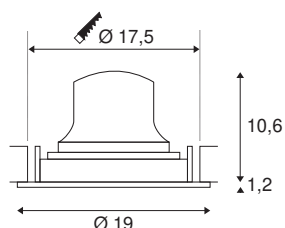

NUMINOS® MOVE DL XL

Indoor LED recessed ceiling light black/black 4000K
40° rotating and pivoting

The NUMINOS light system from SLV skilfully combines function, design and technology. With various downlights and spotlights, you provide a thousand lighting design options. Also with the NUMINOS® MOVE DL XL recessed ceiling light, which convinces with the best workmanship and lighting quality. Ideal for harmonious, modern and space-saving lighting that directs the accent to objects or the room. The recessed ceiling light can convince with a power consumption of 37.4 watts, luminous flux of 3600 lumens, colour temperature of 4000 Kelvin and a high colour reproduction index of over 90. Installation is then done in no time at all. When do you choose NUMINOS ® from SLV?

TECHNICAL DATA

Item no.:	1003748
Number of different light outlets	1
Secondary power / secondary voltage	1050mA
Height	11.8 cm
Diameter	19 cm
Installation diameter	17.5 cm
Installation depth	13 cm
Net weight	0.66 kg
Gross weight	0.706 kg
IP Code	IP 20
Safety class	III
Impact resistance class	IK02
Impact resistance	0,2 Joule
Assembly	Recessed
Assembly details	Ceiling
Wattage	37.4 W
Lumen	3600 lm
Colour temperature	4000 Kelvin
Beam angle	40 °
Color	black
CRI	90
UGR ≤	22