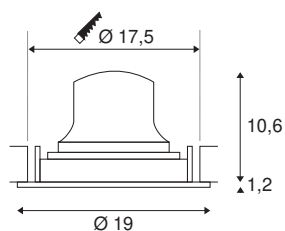

## NUMINOS® MOVE DL XL

Indoor LED recessed ceiling light black/chrome 4000K  
40° rotating and pivoting

NUMINOS is the best possible coordinated light system from SLV that combines function, design and technology. This way, you can experience a thousand lighting design possibilities with different downlights and spotlights. This also includes NUMINOS® MOVE DL XL, which impresses as a recessed ceiling light with the best workmanship and lighting quality. Ideal for discreet, modern and space-saving lighting that draws the focus to objects or the room. The recessed ceiling light convinces with a power consumption of 37.4 watts, luminous flux of 3750 lumens, colour temperature of 4000 Kelvin and a colour reproduction index of 90. Installation is then done in no time at all. When will you choose SLV's modular variety?

## TECHNICAL DATA

Item no.:	1003750
Number of different light outlets	1
Secondary power / secondary voltage	1050mA
Height	11.8 cm
Diameter	19 cm
Installation diameter	17.5 cm
Installation depth	13 cm
Net weight	0.715 kg
Gross weight	0.87 kg
IP Code	IP 20
Safety class	III
Impact resistance class	IK02
Impact resistance	0,2 Joule
Assembly	Recessed
Assembly details	Ceiling
Wattage	37.4 W
Lumen	3750 lm
Colour temperature	4000 Kelvin
Beam angle	40 °
Color	black
CRI	90
UGR ≤	19