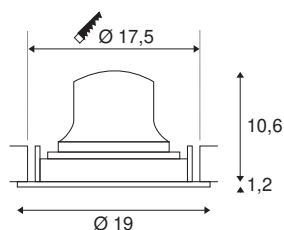

NUMINOS® MOVE DL XL

Indoor LED recessed ceiling light black/black 4000K
55° rotating and pivoting

NUMINOS is the optimally coordinated light system from SLV that combines function, design and technology. This way, you can experience a thousand lighting design possibilities with different downlights and spotlights. Also with the NUMINOS® MOVE DL XL recessed ceiling light, which convinces with the best workmanship and lighting quality. In this way, you can create unobtrusive, modern and space-saving lighting that draws the focus to objects or the room. The recessed ceiling light convinces with a power consumption of 37.4 watts, luminous flux of 3600 lumens, colour temperature of 4000 Kelvin and a colour reproduction index of 90. Installation is then done in no time at all. When to choose NUMINOS from SLV – modular diversity awaits you.

TECHNICAL DATA

Item no.:	1003751
Number of different light outlets	1
Secondary power / secondary voltage	1050mA
Height	11.8 cm
Diameter	19 cm
Installation diameter	17.5 cm
Installation depth	13 cm
Net weight	0.7 kg
Gross weight	0.89 kg
IP Code	IP 20
Safety class	III
Impact resistance class	IK02
Impact resistance	0,2 Joule
Assembly	Recessed
Assembly details	Ceiling
Wattage	37.4 W
Lumen	3600 lm
Colour temperature	4000 Kelvin
Beam angle	55 °
Color	black
CRI	90
UGR ≤	25