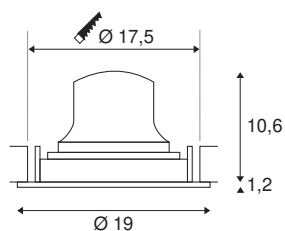

NUMINOS® MOVE DL XL

Indoor LED recessed ceiling light black/white 4000K
20° rotating and pivoting

Design, technology and function in perfection: NUMINOS is the light system from SLV that combines everything. With different downlights and spotlights, you can experience a thousand lighting design possibilities. Also with the NUMINOS® MOVE DL XL recessed ceiling light, which convinces with the best workmanship and lighting quality. Ideal for harmonious, modern and space-saving lighting that directs the accent to objects or the room. The recessed ceiling light has a power consumption of 37.4 watts, a luminous flux of 3600 lumens, a colour temperature of 4000 Kelvin and a good colour reproduction index of over 90. Installation is then done in no time at all. When do you choose NUMINOS ® from SLV?

TECHNICAL DATA

Item no.:	1003757
Number of different light outlets	1
Secondary power / secondary voltage	1050mA
Height	11.8 cm
Diameter	19 cm
Installation diameter	17.5 cm
Installation depth	13 cm
Net weight	0.7 kg
Gross weight	0.89 kg
IP Code	IP 20
Safety class	III
Impact resistance class	IK02
Impact resistance	0,2 Joule
Assembly	Recessed
Assembly details	Ceiling
Wattage	37.4 W
Lumen	3600 lm
Colour temperature	4000 Kelvin
Beam angle	20 °
Color	white
CRI	90
UGR ≤	22