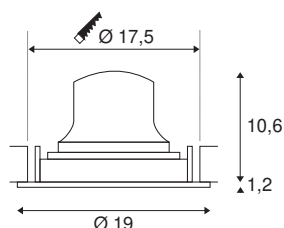

NUMINOS® MOVE DL XL

Indoor LED recessed ceiling light white/chrome 400K
40° rotating and pivoting

Design, technology and function in perfection: NUMINOS is the light system from SLV that combines everything. With various downlights and spotlights, you can experience a thousand lighting design possibilities. Also with the NUMINOS® MOVE DL XL recessed ceiling light, which convinces with the best workmanship and lighting quality. Ideal for unobtrusive, modern and space-saving lighting that draws the focus to objects or the room. The recessed ceiling light has a power consumption of 37.4 watts, a luminous flux of 3750 lumens, a colour temperature of 4000 Kelvin and a good colour reproduction index of over 90. Installation is then done in no time at all. When to choose NUMINOS from SLV – modular diversity awaits you.

TECHNICAL DATA

Item no.:	1003762
Number of different light outlets	1
Secondary power / secondary voltage	1050mA
Height	11.8 cm
Diameter	19 cm
Installation diameter	17.5 cm
Installation depth	13 cm
Net weight	0.7 kg
Gross weight	0.89 kg
IP Code	IP 20
Safety class	III
Impact resistance class	IK02
Impact resistance	0,2 Joule
Assembly	Recessed
Assembly details	Ceiling
Wattage	37.4 W
Lumen	3750 lm
Colour temperature	4000 Kelvin
Beam angle	40 °
Color	white
CRI	90
UGR ≤	19