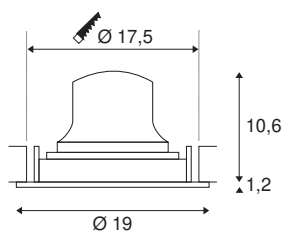

## TECHNICAL DATA

Item no.:	1003764
Number of different light outlets	1
Secondary power / secondary voltage	1050mA
Height	11.8 cm
Diameter	19 cm
Installation diameter	17.5 cm
Installation depth	13 cm
Net weight	0.7 kg
Gross weight	0.89 kg
IP Code	IP 20
Safety class	III
Impact resistance class	IK02
Impact resistance	0,2 Joule
Assembly	Recessed
Assembly details	Ceiling
Wattage	37.4 W
Lumen	3800 lm
Colour temperature	4000 Kelvin
Beam angle	55 °
Color	white
CRI	90
UGR ≤	19