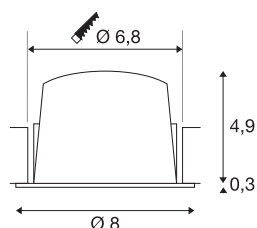

NUMINOS® DL S

Indoor LED recessed ceiling light black/white 2700K
20° including leaf springs

The NUMINOS light system from SLV perfectly combines function, design and technology. With various downlights and spotlights, you provide a thousand lighting design options. This also includes NUMINOS® DL S, which impresses as a recessed ceiling light with the best workmanship and lighting quality. Ideal for discreet, modern and space-saving lighting that directs the accent to objects or the room. The recessed ceiling light can convince with a power consumption of 8.6 watts, luminous flux of 720 lumens, colour temperature of 2700 Kelvin and a high colour reproduction index of over 90. Installation is then done in no time at all. When do you choose NUMINOS ® from SLV?

TECHNICAL DATA

| | |
|-------------------------------------|---------------|
| Item no.: | 1003770 |
| Number of different light outlets | 1 |
| Secondary power / secondary voltage | 250mA |
| Height | 5.2 cm |
| Diameter | 8 cm |
| Installation diameter | 6.8 cm |
| Installation depth | 5.5 cm |
| Net weight | 0.16 kg |
| Gross weight | 0.2 kg |
| IP Code | IP 20 / IP 44 |
| Safety class | III |
| Impact resistance class | IK02 |
| Impact resistance | 0,2 Joule |
| Assembly | Recessed |
| Assembly details | Ceiling |
| Wattage | 8.6 W |
| Lumen | 720 lm |
| Colour temperature | 2700 Kelvin |
| Beam angle | 20 ° |
| Color | black |
| CRI | 90 |
| UGR ≤ | 18.5 |