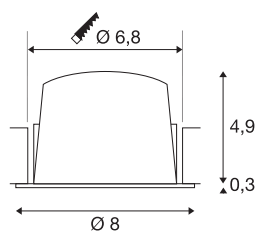

NUMINOS® DL S

Indoor LED recessed ceiling light white/black 2700K
20° gimballed, rotating and pivoting, including leaf
springs

The NUMINOS light system from SLV combines technology, design and functionality like no other. This way, you can experience a thousand lighting design possibilities with different downlights and spotlights. This also includes NUMINOS® DL S, which impresses as a recessed ceiling light with the best workmanship and lighting quality. In this way, you can create unobtrusive, modern and space-saving lighting that draws the focus to objects or the room. The recessed ceiling light has a power consumption of 8.6 watts, a luminous flux of 670 lumens, a colour temperature of 2700 Kelvin and a good colour reproduction index of over 90. This means that easy installation is a mere formality. When will you choose SLV's modular variety?

TECHNICAL DATA

Item no.:	1003781
Number of different light outlets	1
Secondary power / secondary voltage	250mA
Height	5.2 cm
Diameter	8 cm
Installation diameter	6.8 cm
Installation depth	5.5 cm
Net weight	0.16 kg
Gross weight	0.2 kg
IP Code	IP 20 / IP 44
Safety class	III
Impact resistance class	IK02
Impact resistance	0,2 Joule
Assembly	Recessed
Assembly details	Ceiling
Wattage	8.6 W
Lumen	670 lm
Colour temperature	2700 Kelvin
Beam angle	20 °
Color	white
CRI	90
UGR ≤	19