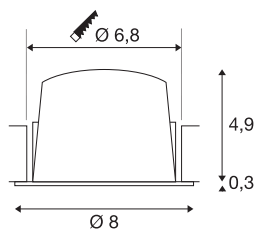

NUMINOS® DL S

Indoor LED recessed ceiling light white/black 2700K
40° gimballed, rotating and pivoting, including leaf
springs

The NUMINOS light system from SLV skilfully combines function, design and technology. With different downlights and spotlights, you provide a thousand lighting design possibilities. Also with the NUMINOS® DL S recessed ceiling light, which convinces with the best workmanship and lighting quality. Ideal for discreet, modern and space-saving lighting that draws the focus to objects or the room. The recessed ceiling light can convince with a power consumption of 8.6 watts, luminous flux of 670 lumens, colour temperature of 2700 Kelvin and a high colour reproduction index of over 90. Installation is then done in no time at all. When to choose NUMINOS from SLV – modular diversity awaits you.

TECHNICAL DATA

Item no.:	1003784
Number of different light outlets	1
Secondary power / secondary voltage	250mA
Height	5.2 cm
Diameter	8 cm
Installation diameter	6.8 cm
Installation depth	5.5 cm
Net weight	0.16 kg
Gross weight	0.185 kg
IP Code	IP 20 / IP 44
Safety class	III
Impact resistance class	IK02
Impact resistance	0,2 Joule
Assembly	Recessed
Assembly details	Ceiling
Wattage	8.6 W
Lumen	670 lm
Colour temperature	2700 Kelvin
Beam angle	40 °
Color	white
CRI	90
UGR ≤	19