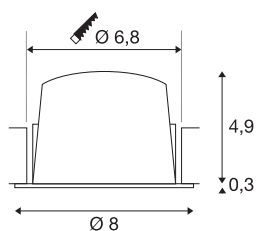

NUMINOS® DL S

Indoor LED recessed ceiling light white/chrome 2700K 40° gimballed, rotating and pivoting, including leaf springs

The NUMINOS light system from SLV combines technology, design and functionality like no other. With different downlights and spotlights, you provide a thousand lighting design possibilities. Also with the NUMINOS® DL S recessed ceiling light, which convinces with the best workmanship and lighting quality. In this way, you can create unobtrusive, modern and space-saving lighting that draws the focus to objects or the room. The recessed ceiling light convinces with a power consumption of 8.6 watts, luminous flux of 690 lumens, colour temperature of 2700 Kelvin and a colour reproduction index of 90. This means that easy installation is a mere formality. When do you choose NUMINOS ® from SLV?

TECHNICAL DATA

| | |
|-------------------------------------|---------------|
| Item no.: | 1003786 |
| Number of different light outlets | 1 |
| Secondary power / secondary voltage | 250mA |
| Height | 5.2 cm |
| Diameter | 8 cm |
| Installation diameter | 6.8 cm |
| Installation depth | 5.5 cm |
| Net weight | 0.16 kg |
| Gross weight | 0.2 kg |
| IP Code | IP 20 / IP 44 |
| Safety class | III |
| Impact resistance class | IK02 |
| Impact resistance | 0,2 Joule |
| Assembly | Recessed |
| Assembly details | Ceiling |
| Wattage | 8.6 W |
| Lumen | 690 lm |
| Colour temperature | 2700 Kelvin |
| Beam angle | 40 ° |
| Color | white |
| CRI | 90 |
| UGR ≤ | 19 |