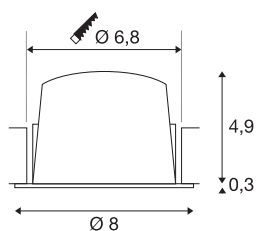

NUMINOS® DL S

Indoor LED recessed ceiling light white/black 2700K
55° gimballed, rotating and pivoting, including leaf
springs

The NUMINOS light system from SLV combines technology, design and functionality like no other. This way, you can experience a thousand lighting design possibilities with different downlights and spotlights. This also includes NUMINOS® DL S, which impresses as a recessed ceiling light with the best workmanship and lighting quality. Ideal for discreet, modern and space-saving lighting that directs the accent to objects or the room. The recessed ceiling light can convince with a power consumption of 8.6 watts, luminous flux of 670 lumens, colour temperature of 2700 Kelvin and a high colour reproduction index of over 90. Installation is then done in no time at all. When do you choose NUMINOS ® from SLV?

TECHNICAL DATA

Item no.:	1003787
Number of different light outlets	1
Secondary power / secondary voltage	250mA
Height	5.2 cm
Diameter	8 cm
Installation diameter	6.8 cm
Installation depth	5.5 cm
Net weight	0.12 kg
Gross weight	0.128 kg
IP Code	IP 20 / IP 44
Safety class	III
Impact resistance class	IK02
Impact resistance	0,2 Joule
Assembly	Recessed
Assembly details	Ceiling
Wattage	8.6 W
Lumen	670 lm
Colour temperature	2700 Kelvin
Beam angle	55 °
Color	white
CRI	90
UGR ≤	22