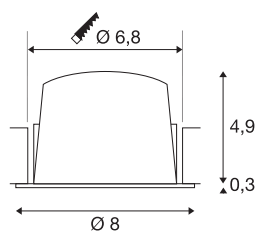

## NUMINOS® DL S

Indoor LED recessed ceiling light white/white 2700K  
55° gimballed, rotating and pivoting, including leaf  
springs

NUMINOS is the optimally coordinated light system from SLV that combines function, design and technology. This way, you can experience a thousand lighting design possibilities with a variety of downlights and spotlights. Also with the NUMINOS® DL S recessed ceiling light, which convinces with the best workmanship and lighting quality. In this way, you can create discreet, modern and space-saving lighting that draws the focus to objects or the room. The recessed ceiling light convinces with a power consumption of 8.6 watts, luminous flux of 720 lumens, colour temperature of 2700 Kelvin and a colour reproduction index of 90. Installation is then done in no time at all. When do you choose NUMINOS ® from SLV?

## TECHNICAL DATA

Item no.:	1003788
Number of different light outlets	1
Secondary power / secondary voltage	250mA
Height	5.2 cm
Diameter	8 cm
Installation diameter	6.8 cm
Installation depth	5.5 cm
Net weight	0.16 kg
Gross weight	0.185 kg
IP Code	IP 20 / IP 44
Safety class	III
Impact resistance class	IK02
Impact resistance	0,2 Joule
Assembly	Recessed
Assembly details	Ceiling
Wattage	8.6 W
Lumen	720 lm
Colour temperature	2700 Kelvin
Beam angle	55 °
Color	white
CRI	90
UGR ≤	22