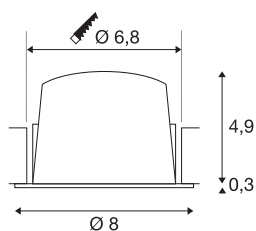

## NUMINOS® DL S

Indoor LED recessed ceiling light white/chrome 2700K 55° gimballed, rotating and pivoting, including leaf springs

The NUMINOS light system from SLV combines technology, design and functionality like no other. With a variety of downlights and spotlights, you provide a thousand lighting design options. Also with the NUMINOS® DL S recessed ceiling light, which convinces with the best workmanship and lighting quality. Ideal for discreet, modern and space-saving lighting that directs the accent to objects or the room. The recessed ceiling light has a power consumption of 8.6 watts, a luminous flux of 690 lumens, a colour temperature of 2700 Kelvin and a good colour reproduction index of over 90. This means that simple installation is a mere formality. When do you choose NUMINOS® from SLV?

## TECHNICAL DATA

Item no.:	1003789
Number of different light outlets	1
Secondary power / secondary voltage	250mA
Height	5.2 cm
Diameter	8 cm
Installation diameter	6.8 cm
Installation depth	5.5 cm
Net weight	0.16 kg
Gross weight	0.2 kg
IP Code	IP 20 / IP 44
Safety class	III
Impact resistance class	IK02
Impact resistance	0,2 Joule
Assembly	Recessed
Assembly details	Ceiling
Wattage	8.6 W
Lumen	690 lm
Colour temperature	2700 Kelvin
Beam angle	55 °
Color	white
CRI	90
UGR ≤	22