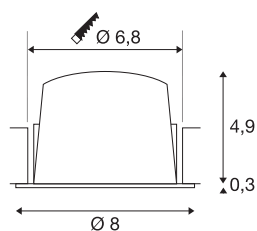

NUMINOS® DL S

Indoor LED recessed ceiling light black/white 3000K
20° gimballed, rotating and pivoting, including leaf
springs

Design, technology and function in perfection: NUMINOS is the light system from SLV that combines everything. This way, you can experience a thousand lighting design possibilities with a variety of downlights and spotlights. Also with the NUMINOS® DL S recessed ceiling light, which convinces with the best workmanship and lighting quality. Ideal for unobtrusive, modern and space-saving lighting that draws the focus to objects or the room. The recessed ceiling light has a power consumption of 8.6 watts, a luminous flux of 730 lumens, a colour temperature of 3000 Kelvin and a good colour reproduction index of over 90. Installation is then done in no time at all. When will you choose SLV's modular variety?

TECHNICAL DATA

Item no.:	1003794
Number of different light outlets	1
Secondary power / secondary voltage	250mA
Height	5.2 cm
Diameter	8 cm
Installation diameter	6.8 cm
Installation depth	5.5 cm
Net weight	0.12 kg
Gross weight	0.128 kg
IP Code	IP 20 / IP 44
Safety class	III
Impact resistance class	IK02
Impact resistance	0,2 Joule
Assembly	Recessed
Assembly details	Ceiling
Wattage	8.6 W
Lumen	730 lm
Colour temperature	3000 Kelvin
Beam angle	20 °
Color	black
CRI	90
UGR ≤	19