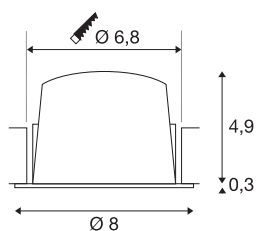

NUMINOS® DL S

Indoor LED recessed ceiling light white/white 3000K
20° gimballed, rotating and pivoting, including leaf
springs

The NUMINOS light system from SLV combines technology, design and functionality like no other. With various downlights and spotlights, you can experience a thousand lighting design possibilities. This also includes NUMINOS® DL S, which impresses as a recessed ceiling light with the best workmanship and lighting quality. Ideal for discreet, modern and space-saving lighting that draws the focus to objects or the room. The recessed ceiling light can convince with a power consumption of 8.6 watts, luminous flux of 730 lumens, colour temperature of 3000 Kelvin and a high colour reproduction index of over 90. This means that simple installation is a mere formality. When to choose NUMINOS from SLV – modular diversity awaits you.

TECHNICAL DATA

Item no.:	1003806
Number of different light outlets	1
Secondary power / secondary voltage	250mA
Height	5.2 cm
Diameter	8 cm
Installation diameter	6.8 cm
Installation depth	5.5 cm
Net weight	0.16 kg
Gross weight	0.2 kg
IP Code	IP 20 / IP 44
Safety class	III
Impact resistance class	IK02
Impact resistance	0,2 Joule
Assembly	Recessed
Assembly details	Ceiling
Wattage	8.6 W
Lumen	730 lm
Colour temperature	3000 Kelvin
Beam angle	20 °
Color	white
CRI	90
UGR ≤	19