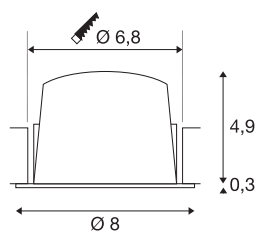

## NUMINOS® DL S

Indoor LED recessed ceiling light white/chrome 3000K  
40° gimballed, rotating and pivoting, including leaf  
springs

The NUMINOS light system from SLV combines technology, design and functionality like no other. With various downlights and spotlights, you can experience a thousand lighting design possibilities. Like with the NUMINOS® DL S recessed ceiling light, which impresses with its high-quality workmanship and light. Ideal for harmonious, modern and space-saving lighting that directs the accent to objects or the room. The recessed ceiling light convinces with a power consumption of 8.6 watts, luminous flux of 700 lumens, colour temperature of 3000 Kelvin and a colour reproduction index of 90. Installation is then done in no time at all. When to choose NUMINOS from SLV – modular diversity awaits you.

## TECHNICAL DATA

Item no.:	1003810
Number of different light outlets	1
Secondary power / secondary voltage	250mA
Height	5.2 cm
Diameter	8 cm
Installation diameter	6.8 cm
Installation depth	5.5 cm
Net weight	0.16 kg
Gross weight	0.2 kg
IP Code	IP 20 / IP 44
Safety class	III
Impact resistance class	IK02
Impact resistance	0,2 Joule
Assembly	Recessed
Assembly details	Ceiling
Wattage	8.6 W
Lumen	700 lm
Colour temperature	3000 Kelvin
Beam angle	40 °
Color	white
CRI	90
UGR ≤	19