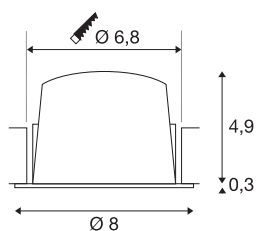

NUMINOS® DL S

Indoor LED recessed ceiling light black/white 4000K
40° gimballed, rotating and pivoting, including leaf
springs

Design, technology and function in perfection: NUMINOS is the light system from SLV that combines everything. The various downlights and spotlights make a thousand lighting design options possible. This also includes NUMINOS® DL S, which impresses as a recessed ceiling light with the best workmanship and lighting quality. In this way, you can create discreet, modern and space-saving lighting that draws the focus to objects or the room. The recessed ceiling light has a power consumption of 8.6 watts, a luminous flux of 790 lumens, a colour temperature of 4000 Kelvin and a good colour reproduction index of over 90. Installation is then done in no time at all. When to choose NUMINOS from SLV – modular diversity awaits you.

TECHNICAL DATA

Item no.:	1003821
Number of different light outlets	1
Secondary power / secondary voltage	250mA
Height	5.2 cm
Diameter	8 cm
Installation diameter	6.8 cm
Installation depth	5.5 cm
Net weight	0.16 kg
Gross weight	0.2 kg
IP Code	IP 20 / IP 44
Safety class	III
Impact resistance class	IK02
Impact resistance	0,2 Joule
Assembly	Recessed
Assembly details	Ceiling
Wattage	8.6 W
Lumen	790 lm
Colour temperature	4000 Kelvin
Beam angle	40 °
Color	black
CRI	90
UGR ≤	19