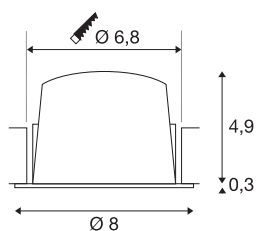

NUMINOS® DL S

Indoor LED recessed ceiling light black/chrome 4000K
40° gimballed, rotating and pivoting, including leaf
springs

The NUMINOS light system from SLV skilfully combines function, design and technology. With a variety of downlights and spotlights, you can experience a thousand lighting design possibilities. Like with the NUMINOS® DL S recessed ceiling light, which impresses with its high-quality workmanship and light. Ideal for unobtrusive, modern and space-saving lighting that draws the focus to objects or the room. The recessed ceiling light can convince with a power consumption of 8.6 watts, luminous flux of 750 lumens, colour temperature of 4000 Kelvin and a high colour reproduction index of over 90. Installation is then done in no time at all. When to choose NUMINOS from SLV – modular diversity awaits you.

TECHNICAL DATA

Item no.:	1003822
Number of different light outlets	1
Secondary power / secondary voltage	250mA
Height	5.2 cm
Diameter	8 cm
Installation diameter	6.8 cm
Installation depth	5.5 cm
Net weight	0.16 kg
Gross weight	0.2 kg
IP Code	IP 20 / IP 44
Safety class	III
Impact resistance class	IK02
Impact resistance	0,2 Joule
Assembly	Recessed
Assembly details	Ceiling
Wattage	8.6 W
Lumen	750 lm
Colour temperature	4000 Kelvin
Beam angle	40 °
Color	black
CRI	90
UGR ≤	19