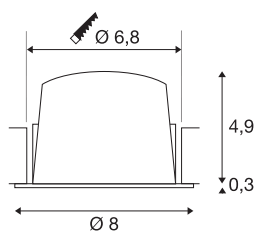

NUMINOS® DL S

Indoor LED recessed ceiling light black/white 4000K
55° gimballed, rotating and pivoting, including leaf
springs

The NUMINOS light system from SLV skilfully combines function, design and technology. With different downlights and spotlights, you can experience a thousand lighting design possibilities. Also with the NUMINOS® DL S recessed ceiling light, which convinces with the best workmanship and lighting quality. Ideal for discreet, modern and space-saving lighting that directs the accent to objects or the room. The recessed ceiling light can convince with a power consumption of 8.6 watts, luminous flux of 790 lumens, colour temperature of 4000 Kelvin and a high colour reproduction index of over 90. This means that easy installation is a mere formality. When to choose NUMINOS from SLV – modular diversity awaits you.

TECHNICAL DATA

| | |
|-------------------------------------|---------------|
| Item no.: | 1003824 |
| Number of different light outlets | 1 |
| Secondary power / secondary voltage | 250mA |
| Height | 5.2 cm |
| Diameter | 8 cm |
| Installation diameter | 6.8 cm |
| Installation depth | 5.5 cm |
| Net weight | 0.12 kg |
| Gross weight | 0.128 kg |
| IP Code | IP 20 / IP 44 |
| Safety class | III |
| Impact resistance class | IK02 |
| Impact resistance | 0,2 Joule |
| Assembly | Recessed |
| Assembly details | Ceiling |
| Wattage | 8.6 W |
| Lumen | 790 lm |
| Colour temperature | 4000 Kelvin |
| Beam angle | 55 ° |
| Color | black |
| CRI | 90 |
| UGR ≤ | 22 |