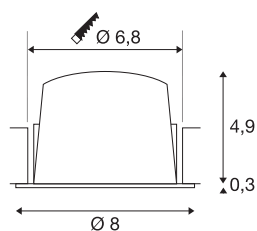

NUMINOS® DL S

Indoor LED recessed ceiling light white/chrome 4000K
20° gimballed, rotating and pivoting, including leaf
springs

The NUMINOS light system from SLV perfectly combines function, design and technology. This way, you can experience a thousand lighting design possibilities with a variety of downlights and spotlights. This also includes NUMINOS® DL S, which impresses as a recessed ceiling light with the best workmanship and lighting quality. Ideal for discreet, modern and space-saving lighting that directs the accent to objects or the room. The recessed ceiling light has a power consumption of 8.6 watts, a luminous flux of 750 lumens, a colour temperature of 4000 Kelvin and a good colour reproduction index of over 90. Installation is then done in no time at all. When do you choose NUMINOS® from SLV?

TECHNICAL DATA

Item no.:	1003831
Number of different light outlets	1
Secondary power / secondary voltage	250mA
Height	5.2 cm
Diameter	8 cm
Installation diameter	6.8 cm
Installation depth	5.5 cm
Net weight	0.12 kg
Gross weight	0.128 kg
IP Code	IP 20 / IP 44
Safety class	III
Impact resistance class	IK02
Impact resistance	0,2 Joule
Assembly	Recessed
Assembly details	Ceiling
Wattage	8.6 W
Lumen	750 lm
Colour temperature	4000 Kelvin
Beam angle	20 °
Color	white
CRI	90
UGR ≤	19