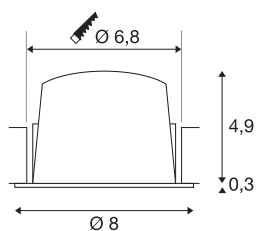

NUMINOS® DL S

Indoor LED recessed ceiling light white/black 4000K
40° gimballed, rotating and pivoting, including leaf
springs

Design, technology and function in perfection: NUMINOS is the light system from SLV that combines everything. With different downlights and spotlights, you provide a thousand lighting design possibilities. Also with the NUMINOS® DL S recessed ceiling light, which convinces with the best workmanship and lighting quality. Ideal for discreet, modern and space-saving lighting that directs the accent to objects or the room. The recessed ceiling light can convince with a power consumption of 8.6 watts, luminous flux of 730 lumens, colour temperature of 4000 Kelvin and a high colour reproduction index of over 90. This means that simple installation is a mere formality. When to choose NUMINOS from SLV – modular diversity awaits you.

TECHNICAL DATA

Item no.:	1003832
Number of different light outlets	1
Secondary power / secondary voltage	250mA
Height	5.2 cm
Diameter	8 cm
Installation diameter	6.8 cm
Installation depth	5.5 cm
Net weight	0.16 kg
Gross weight	0.2 kg
IP Code	IP 20 / IP 44
Safety class	III
Impact resistance class	IK02
Impact resistance	0,2 Joule
Assembly	Recessed
Assembly details	Ceiling
Wattage	8.6 W
Lumen	730 lm
Colour temperature	4000 Kelvin
Beam angle	40 °
Color	white
CRI	90
UGR ≤	19