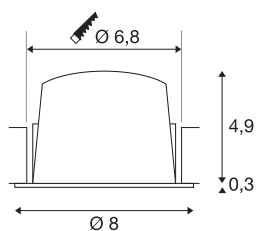

NUMINOS® DL S

Indoor LED recessed ceiling light white/chrome 4000K
55° gimballed, rotating and pivoting, including leaf
springs

Design, technology and function in perfection: NUMINOS is the light system from SLV that combines everything. With various downlights and spotlights, you can experience a thousand lighting design possibilities. Like with the NUMINOS® DL S recessed ceiling light, which impresses with its high-quality workmanship and light. In this way, you can create discreet, modern and space-saving lighting that draws the focus to objects or the room. The recessed ceiling light has a power consumption of 8.6 watts, a luminous flux of 750 lumens, a colour temperature of 4000 Kelvin and a good colour reproduction index of over 90. This means that simple installation is a mere formality. When to choose NUMINOS from SLV – modular diversity awaits you.

TECHNICAL DATA

Item no.:	1003837
Number of different light outlets	1
Secondary power / secondary voltage	250mA
Height	5.2 cm
Diameter	8 cm
Installation diameter	6.8 cm
Installation depth	5.5 cm
Net weight	0.16 kg
Gross weight	0.2 kg
IP Code	IP 20 / IP 44
Safety class	III
Impact resistance class	IK02
Impact resistance	0,2 Joule
Assembly	Recessed
Assembly details	Ceiling
Wattage	8.6 W
Lumen	750 lm
Colour temperature	4000 Kelvin
Beam angle	55 °
Color	white
CRI	90
UGR ≤	22