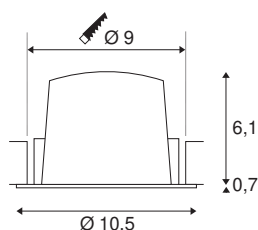

NUMINOS® DL M

Indoor LED recessed ceiling light white/white 4000K 40°, including leaf springs

Design, technology and function in perfection: NUMINOS is the light system from SLV that combines everything. With various downlights and spotlights, you can experience a thousand lighting design possibilities. Like with the NUMINOS® DL M recessed ceiling light, which impresses with its high-quality workmanship and light. Ideal for unobtrusive, modern and space-saving lighting that draws the focus to objects or the room. The recessed ceiling light can convince with a power consumption of 17.55 watts, luminous flux of 1750 lumens, colour temperature of 4000 Kelvin and a high colour reproduction index of over 90. This means that easy installation is a mere formality. When to choose NUMINOS from SLV – modular diversity awaits you.

TECHNICAL DATA

| | |
|-------------------------------------|---------------|
| Item no.: | 1003905 |
| Number of different light outlets | 1 |
| Secondary power / secondary voltage | 500mA |
| Height | 6.8 cm |
| Diameter | 10.5 cm |
| Installation diameter | 9 cm |
| Installation depth | 7.5 cm |
| Net weight | 0.24 kg |
| Gross weight | 0.28 kg |
| IP Code | IP 20 / IP 44 |
| Safety class | III |
| Impact resistance class | IK02 |
| Impact resistance | 0,2 Joule |
| Assembly | Recessed |
| Assembly details | Ceiling |
| Wattage | 17.55 W |
| Lumen | 1750 lm |
| Colour temperature | 4000 Kelvin |
| Beam angle | 40 ° |
| Color | white |
| CRI | 90 |
| UGR ≤ | 22 |