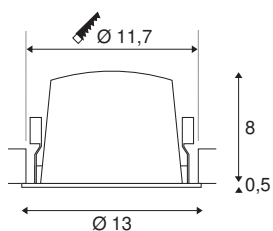

## NUMINOS® DL L

Indoor LED recessed ceiling light black/white 2700K  
20° gimballed, rotating and pivoting

Design, technology and function in perfection: NUMINOS is the light system from SLV that combines everything. The diverse downlights and spotlights make a thousand lighting design options possible. Also with the NUMINOS® DL L recessed ceiling light, which convinces with the best workmanship and lighting quality. Ideal for discreet, modern and space-saving lighting that directs the accent to objects or the room. The recessed ceiling light can convince with a power consumption of 25.41 watts, luminous flux of 2250 lumens, colour temperature of 2700 Kelvin and a high colour reproduction index of over 90. Installation is then done in no time at all. When will you choose SLV's modular variety?

## TECHNICAL DATA

Item no.:	1003914
Number of different light outlets	1
Secondary power / secondary voltage	700mA
Height	8.5 cm
Diameter	13 cm
Installation diameter	11.7 cm
Installation depth	9 cm
Net weight	0.465 kg
Gross weight	0.525 kg
IP Code	IP 20 / IP 44
Safety class	III
Impact resistance class	IK02
Impact resistance	0,2 Joule
Assembly	Recessed
Assembly details	Ceiling
Wattage	25.41 W
Lumen	2250 lm
Colour temperature	2700 Kelvin
Beam angle	20 °
Color	black
CRI	90
UGR ≤	19