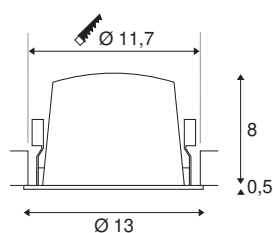

## NUMINOS® DL L

Indoor LED recessed ceiling light black/white 2700K 55°

NUMINOS is the optimally coordinated light system from SLV that combines function, design and technology. With different downlights and spotlights, you provide a thousand lighting design possibilities. Like with the NUMINOS® DL L recessed ceiling light, which impresses with its high-quality workmanship and light. Ideal for harmonious, modern and space-saving lighting that directs the accent to objects or the room. The recessed ceiling light convinces with a power consumption of 25.41 watts, luminous flux of 2150 lumens, colour temperature of 2700 Kelvin and a colour reproduction index of 90. This means that easy installation is a mere formality. When do you choose NUMINOS® from SLV?

## TECHNICAL DATA

Item no.:	1003921
Number of different light outlets	1
Secondary power / secondary voltage	700mA
Height	8.5 cm
Diameter	13 cm
Installation diameter	11.7 cm
Installation depth	9 cm
Net weight	0.42 kg
Gross weight	0.449 kg
IP Code	IP 20 / IP 44
Safety class	III
Impact resistance class	IK02
Impact resistance	0,2 Joule
Assembly	Recessed
Assembly details	Ceiling
Wattage	25.41 W
Lumen	2150 lm
Colour temperature	2700 Kelvin
Beam angle	55 °
Color	black
CRI	90
UGR ≤	19