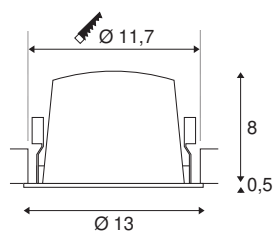

## TECHNICAL DATA

|                                     |               |
|-------------------------------------|---------------|
| Item no.:                           | 1003927       |
| Number of different light outlets   | 1             |
| Secondary power / secondary voltage | 700mA         |
| Height                              | 8.5 cm        |
| Diameter                            | 13 cm         |
| Installation diameter               | 11.7 cm       |
| Installation depth                  | 9 cm          |
| Net weight                          | 0.42 kg       |
| Gross weight                        | 0.449 kg      |
| IP Code                             | IP 20 / IP 44 |
| Safety class                        | III           |
| Impact resistance class             | IK02          |
| Impact resistance                   | 0,2 Joule     |
| Assembly                            | Recessed      |
| Assembly details                    | Ceiling       |
| Wattage                             | 25.41 W       |
| Lumen                               | 2150 lm       |
| Colour temperature                  | 2700 Kelvin   |
| Beam angle                          | 20 °          |
| Color                               | white         |
| CRI                                 | 90            |
| UGR ≤                               | 19            |