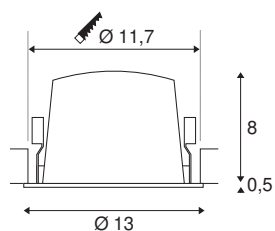

NUMINOS® DL L

Indoor LED recessed ceiling light white/chrome 2700K 40°

The NUMINOS light system from SLV combines technology, design and functionality like no other. With different downlights and spotlights, you can experience a thousand lighting design possibilities. This also includes NUMINOS® DL L, which impresses as a recessed ceiling light with the best workmanship and lighting quality. Ideal for discreet, modern and space-saving lighting that draws the focus to objects or the room. The recessed ceiling light convinces with a power consumption of 25.41 watts, luminous flux of 2150 lumens, colour temperature of 2700 Kelvin and a colour reproduction index of 90. Installation is then done in no time at all. When do you choose NUMINOS ® from SLV?

TECHNICAL DATA

Item no.:	1003930
Number of different light outlets	1
Secondary power / secondary voltage	700mA
Height	8.5 cm
Diameter	13 cm
Installation diameter	11.7 cm
Installation depth	9 cm
Net weight	0.42 kg
Gross weight	0.449 kg
IP Code	IP 20 / IP 44
Safety class	III
Impact resistance class	IK02
Impact resistance	0,2 Joule
Assembly	Recessed
Assembly details	Ceiling
Wattage	25.41 W
Lumen	2150 lm
Colour temperature	2700 Kelvin
Beam angle	40 °
Color	white
CRI	90
UGR ≤	19