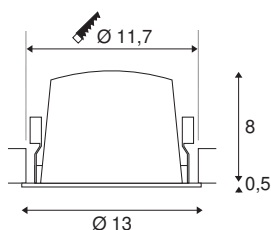

## NUMINOS® DL L

Indoor LED recessed ceiling light white/chrome 2700K 55°

Design, technology and function in perfection: NUMINOS is the light system from SLV that combines everything. With a variety of downlights and spotlights, you provide a thousand lighting design options. This also includes NUMINOS® DL L, which impresses as a recessed ceiling light with the best workmanship and lighting quality. Ideal for unobtrusive, modern and space-saving lighting that draws the focus to objects or the room. The recessed ceiling light can convince with a power consumption of 25.41 watts, luminous flux of 2150 lumens, colour temperature of 2700 Kelvin and a high colour reproduction index of over 90. This means that easy installation is a mere formality. When to choose NUMINOS from SLV – modular diversity awaits you.

## TECHNICAL DATA

Item no.:	1003933
Number of different light outlets	1
Secondary power / secondary voltage	700mA
Height	8.5 cm
Diameter	13 cm
Installation diameter	11.7 cm
Installation depth	9 cm
Net weight	0.42 kg
Gross weight	0.449 kg
IP Code	IP 20 / IP 44
Safety class	III
Impact resistance class	IK02
Impact resistance	0,2 Joule
Assembly	Recessed
Assembly details	Ceiling
Wattage	25.41 W
Lumen	2150 lm
Colour temperature	2700 Kelvin
Beam angle	55 °
Color	white
CRI	90
UGR ≤	19