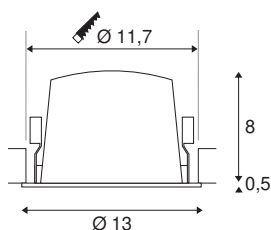

## TECHNICAL DATA

Item no.:	1003938
Number of different light outlets	1
Secondary power / secondary voltage	700mA
Height	8.5 cm
Diameter	13 cm
Installation diameter	11.7 cm
Installation depth	9 cm
Net weight	0.42 kg
Gross weight	0.449 kg
IP Code	IP 20 / IP 44
Safety class	III
Impact resistance class	IK02
Impact resistance	0,2 Joule
Assembly	Recessed
Assembly details	Ceiling
Wattage	25.41 W
Lumen	2300 lm
Colour temperature	3000 Kelvin
Beam angle	20 °
Color	black
CRI	90
UGR ≤	19