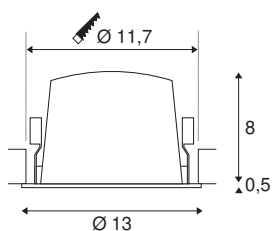

NUMINOS® DL L

Indoor LED recessed ceiling light white/white 3000K 55°

The NUMINOS light system from SLV combines technology, design and functionality like no other. With various downlights and spotlights, you can experience a thousand lighting design possibilities. Also with the NUMINOS® DL L recessed ceiling light, which convinces with the best workmanship and lighting quality. Ideal for discreet, modern and space-saving lighting that draws the focus to objects or the room. The recessed ceiling light convinces with a power consumption of 25.41 watts, luminous flux of 2300 lumens, colour temperature of 3000 Kelvin and a colour reproduction index of 90. Installation is then done in no time at all. When will you choose SLV's modular variety?

TECHNICAL DATA

| | |
|-------------------------------------|---------------|
| Item no.: | 1003956 |
| Number of different light outlets | 1 |
| Secondary power / secondary voltage | 700mA |
| Height | 8.5 cm |
| Diameter | 13 cm |
| Installation diameter | 11.7 cm |
| Installation depth | 9 cm |
| Net weight | 0.465 kg |
| Gross weight | 0.525 kg |
| IP Code | IP 20 / IP 44 |
| Safety class | III |
| Impact resistance class | IK02 |
| Impact resistance | 0,2 Joule |
| Assembly | Recessed |
| Assembly details | Ceiling |
| Wattage | 25.41 W |
| Lumen | 2300 lm |
| Colour temperature | 3000 Kelvin |
| Beam angle | 55 ° |
| Color | white |
| CRI | 90 |
| UGR ≤ | 22 |