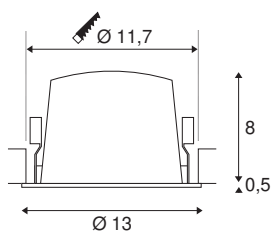

TECHNICAL DATA

Item no.:	1003968
Number of different light outlets	1
Secondary power / secondary voltage	700mA
Height	8.5 cm
Diameter	13 cm
Installation diameter	11.7 cm
Installation depth	9 cm
Net weight	0.465 kg
Gross weight	0.525 kg
IP Code	IP 20 / IP 44
Safety class	III
Impact resistance class	IK02
Impact resistance	0,2 Joule
Assembly	Recessed
Assembly details	Ceiling
Wattage	25.41 W
Lumen	2450 lm
Colour temperature	4000 Kelvin
Beam angle	55 °
Color	black
CRI	90
UGR ≤	22