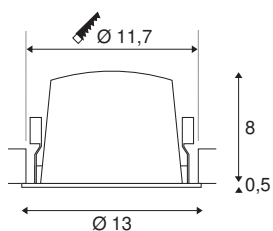

NUMINOS® DL L

Indoor LED recessed ceiling light white/chrome 4000K 20°

NUMINOS is the best possible coordinated light system from SLV that combines function, design and technology. With a variety of downlights and spotlights, you provide a thousand lighting design options. This also includes NUMINOS® DL L, which impresses as a recessed ceiling light with the best workmanship and lighting quality. Ideal for unobtrusive, modern and space-saving lighting that draws the focus to objects or the room. The recessed ceiling light has a power consumption of 25.41 watts, a luminous flux of 2350 lumens, a colour temperature of 4000 Kelvin and a high colour reproduction index of over 90. Installation is then done in no time at all. When to choose NUMINOS from SLV – modular diversity awaits you.

TECHNICAL DATA

Item no.:	1003975
Number of different light outlets	1
Secondary power / secondary voltage	700mA
Height	8.5 cm
Diameter	13 cm
Installation diameter	11.7 cm
Installation depth	9 cm
Net weight	0.42 kg
Gross weight	0.449 kg
IP Code	IP 20 / IP 44
Safety class	III
Impact resistance class	IK02
Impact resistance	0,2 Joule
Assembly	Recessed
Assembly details	Ceiling
Wattage	25.41 W
Lumen	2350 lm
Colour temperature	4000 Kelvin
Beam angle	20 °
Color	white
CRI	90
UGR ≤	19