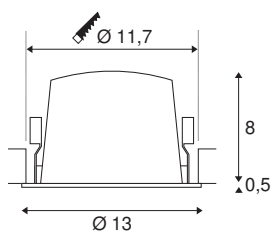

## NUMINOS® DL L

Indoor LED recessed ceiling light white/chrome 4000K 55°

The NUMINOS light system from SLV skilfully combines function, design and technology. This way, you can experience a thousand lighting design possibilities with different downlights and spotlights. This also includes NUMINOS® DL L, which impresses as a recessed ceiling light with the best workmanship and lighting quality. Ideal for discreet, modern and space-saving lighting that draws the focus to objects or the room. The recessed ceiling light convinces with a power consumption of 25.41 watts, luminous flux of 2350 lumens, colour temperature of 4000 Kelvin and a colour reproduction index of 90. This means that easy installation is a mere formality. When do you choose NUMINOS® from SLV?

## TECHNICAL DATA

Item no.:	1003981
Number of different light outlets	1
Secondary power / secondary voltage	700mA
Height	8.5 cm
Diameter	13 cm
Installation diameter	11.7 cm
Installation depth	9 cm
Net weight	0.465 kg
Gross weight	0.525 kg
IP Code	IP 20 / IP 44
Safety class	III
Impact resistance class	IK02
Impact resistance	0,2 Joule
Assembly	Recessed
Assembly details	Ceiling
Wattage	25.41 W
Lumen	2350 lm
Colour temperature	4000 Kelvin
Beam angle	55 °
Color	white
CRI	90
UGR ≤	19