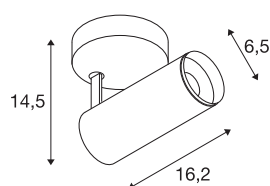

NUMINOS® SPOT PHASE S

Indoor LED recessed ceiling light white/black 2700K 24°

The NUMINOS light system from SLV combines technology, design and functionality like no other. With different downlights and spotlights, you can experience a thousand lighting design possibilities. Also with the NUMINOS® SPOT PHASE S indoor ceiling-mounted light LED, which convinces with the best workmanship and lighting quality. In this way, you can create high-quality illumination of larger areas or use the spotlight for selective lighting. The recessed ceiling light convinces with a power consumption of 10.42 watts, luminous flux of 985 lumens, colour temperature of 2700 Kelvin and a colour reproduction index of 90. Installation is then done in no time at all. When do you choose NUMINOS ® from SLV?

TECHNICAL DATA

Item no.:	1004102
Primary nominal voltage	220-240V ~50/60Hz mA/V
Secondary power / secondary voltage	250mA
Length	16.2 cm
Height	14.5 cm
Diameter	6.5 cm
Net weight	0.58 kg
Gross weight	0.87 kg
Safety class	I
Assembly	Surface
Assembly details	Ceiling, Wall
Dimmable	Yes
Dimming technology	trailing edge
Wattage	10.42 W
Lumen	985 lm
Colour temperature	2700 Kelvin
Beam angle	24 °
Color	white
CRI	90
UGR ≤	16
LXXBXX data	L80B50
BIG WHITE Page	72