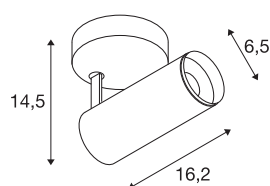

NUMINOS® SPOT PHASE S

Indoor LED recessed ceiling light white/black 2700K 36°

The NUMINOS light system from SLV combines technology, design and functionality like no other. With a variety of downlights and spotlights, you provide a thousand lighting design options. Like with the NUMINOS® SPOT PHASE S indoor ceiling-mounted light LED, which impresses with its high-quality workmanship and light. The spotlight is perfect for targeted accent lighting or even illumination of larger areas. The recessed ceiling light convinces with a power consumption of 10.42 watts, luminous flux of 985 lumens, colour temperature of 2700 Kelvin and a colour reproduction index of 90. Installation is then done in no time at all. When to choose NUMINOS from SLV – modular diversity awaits you.

TECHNICAL DATA

Item no.:	1004103
Primary nominal voltage	220-240V ~50/60Hz mA/V
Secondary power / secondary voltage	250mA
Length	16.2 cm
Height	14.5 cm
Diameter	6.5 cm
Net weight	0.58 kg
Gross weight	0.87 kg
Safety class	I
Assembly	Surface
Assembly details	Ceiling, Wall
Dimmable	Yes
Dimming technology	trailing edge
Wattage	10.42 W
Lumen	985 lm
Colour temperature	2700 Kelvin
Beam angle	36 °
Color	white
CRI	90
UGR ≤	16
LXXBXX data	L80B50
BIG WHITE Page	72

Light Source

791819	 The logo consists of a vertical rectangle with 'A' on top and 'G' on the bottom, followed by a yellow arrow pointing right with the letter 'E' inside it.
--------	---

Accessories

1006167	NUMINOS® S , white front ring
---------	-------------------------------