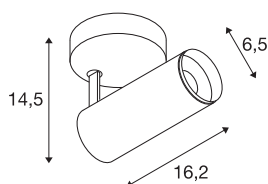

NUMINOS® SPOT PHASE S

Indoor LED recessed ceiling light white/black 3000K 60°

NUMINOS is the perfectly coordinated light system from SLV that combines function, design and technology. This way, you can experience a thousand lighting design possibilities with different downlights and spotlights. Like with the NUMINOS® SPOT PHASE S indoor ceiling-mounted light LED, which impresses with its high-quality workmanship and light. The spotlight is ideal for targeted accent lighting or for illuminating larger areas. The recessed ceiling light convinces with a power consumption of 10.42 watts, luminous flux of 1020 lumens, colour temperature of 3000 Kelvin and a colour reproduction index of 90. Installation is then done in no time at all. When do you choose NUMINOS® from SLV?

TECHNICAL DATA

Item no.:	1004112
Primary nominal voltage	220-240V ~50/60Hz mA/V
Secondary power / secondary voltage	250mA
Length	16.2 cm
Height	14.5 cm
Diameter	6.5 cm
Net weight	0.58 kg
Gross weight	0.87 kg
Safety class	I
Assembly	Surface
Assembly details	Ceiling, Wall
Dimmable	Yes
Dimming technology	trailing edge
Wattage	10.42 W
Lumen	1020 lm
Colour temperature	3000 Kelvin
Beam angle	60 °
Color	white
CRI	90
UGR ≤	19
LXXBXX data	L80B50
BIG WHITE Page	72