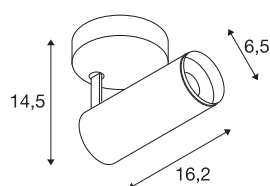

## NUMINOS® SPOT PHASE S

Indoor LED recessed ceiling light black/black 4000K 24°

The NUMINOS light system from SLV combines technology, design and functionality like no other. With various downlights and spotlights, you can experience a thousand lighting design possibilities. Also with the NUMINOS® SPOT PHASE S indoor ceiling-mounted light LED, which convinces with the best workmanship and lighting quality. In this way, you can create high-quality illumination of larger areas or use the spotlight for selective lighting. The recessed ceiling light convinces with a power consumption of 10.42 watts, luminous flux of 1100 lumens, colour temperature of 4000 Kelvin and a colour reproduction index of 90. Installation is then done in no time at all. When will you choose SLV's modular variety?

### TECHNICAL DATA

Item no.:	1004114
Primary nominal voltage	220-240V ~50/60Hz mA/V
Secondary power / secondary voltage	250mA
Length	16.2 cm
Height	14.5 cm
Diameter	6.5 cm
Net weight	0.58 kg
Gross weight	0.87 kg
Safety class	I
Assembly	Surface
Assembly details	Ceiling, Wall
Dimmable	Yes
Dimming technology	trailing edge
Wattage	10.42 W
Lumen	1100 lm
Colour temperature	4000 Kelvin
Beam angle	24 °
Color	black
CRI	90
UGR ≤	16
LXXBXX data	L80B50
BIG WHITE Page	72