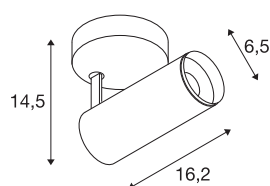

NUMINOS® SPOT PHASE S

Indoor LED recessed ceiling light black/black 4000K 60°

The NUMINOS light system from SLV combines technology, design and functionality like no other. This way, you can experience a thousand lighting design possibilities with different downlights and spotlights. Also with the NUMINOS® SPOT PHASE S indoor ceiling-mounted light LED, which convinces with the best workmanship and lighting quality. With the spotlight, you can opt for spot lighting or high-quality illumination of larger areas. The recessed ceiling light convinces with a power consumption of 10.42 watts, luminous flux of 1100 lumens, colour temperature of 4000 Kelvin and a colour reproduction index of 90. Installation is then done in no time at all. When do you choose NUMINOS® from SLV?

TECHNICAL DATA

Item no.:	1004116
Primary nominal voltage	220-240V ~50/60Hz mA/V
Secondary power / secondary voltage	250mA
Length	16.2 cm
Height	14.5 cm
Diameter	6.5 cm
Net weight	0.58 kg
Gross weight	0.87 kg
Safety class	I
Assembly	Surface
Assembly details	Ceiling, Wall
Dimmable	Yes
Dimming technology	trailing edge
Wattage	10.42 W
Lumen	1100 lm
Colour temperature	4000 Kelvin
Beam angle	60 °
Color	black
CRI	90
UGR ≤	19
LXXBXX data	L80B50
BIG WHITE Page	72