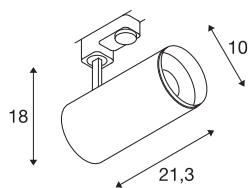

## TECHNICAL DATA

|                                     |                        |
|-------------------------------------|------------------------|
| Item no.:                           | 1004288                |
| Primary nominal voltage             | 220-240V ~50/60Hz mA/V |
| Secondary power / secondary voltage | 700mA                  |
| Length                              | 21.3 cm                |
| Height                              | 18 cm                  |
| Diameter                            | 10 cm                  |
| Net weight                          | 1.07 kg                |
| Gross weight                        | 1.4 kg                 |
| Safety class                        | I                      |
| Assembly details                    | Track Ceiling          |
| Dimmable                            | Yes                    |
| Dimming technology                  | trailing edge          |
| Wattage                             | 28 W                   |
| Lumen                               | 2715 lm                |
| Colour temperature                  | 4000 Kelvin            |
| Beam angle                          | 60 °                   |
| Color                               | white                  |
| CRI                                 | 90                     |
| UGR ≤                               | 22                     |
| LXXBXX data                         | L80B50                 |
| BIG WHITE Page                      | 66                     |