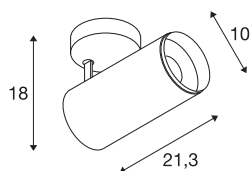

NUMINOS® SPOT PHASE L

Indoor LED recessed ceiling light black/black 2700K 24°

The NUMINOS light system from SLV skilfully combines function, design and technology. With various downlights and spotlights, you provide a thousand lighting design options. Also with the NUMINOS® SPOT PHASE L indoor ceiling-mounted light LED, which convinces with the best workmanship and lighting quality. In this way, you can create high-quality illumination of larger areas or use the spotlight for selective lighting. The recessed ceiling light convinces with a power consumption of 28 watts, luminous flux of 2440 lumens, colour temperature of 2700 Kelvin and a colour reproduction index of 90. Installation is then done in no time at all. When do you choose NUMINOS® from SLV?

TECHNICAL DATA

Item no.:	1004290
Primary nominal voltage	220-240V ~50/60Hz mA/V
Secondary power / secondary voltage	700mA
Length	21.3 cm
Height	18 cm
Diameter	10 cm
Net weight	1.08 kg
Gross weight	1.425 kg
Safety class	I
Assembly	Surface
Assembly details	Ceiling
Dimmable	Yes
Dimming technology	trailing edge
Wattage	28 W
Lumen	2440 lm
Colour temperature	2700 Kelvin
Beam angle	24 °
Color	black
CRI	90
UGR ≤	19
LXXBXX data	L80B50
BIG WHITE Page	76