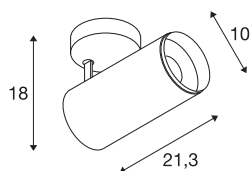

NUMINOS® SPOT PHASE L

Indoor LED recessed ceiling light white/black 2700K 24°

NUMINOS is the perfectly coordinated light system from SLV that combines function, design and technology. With different downlights and spotlights, you provide a thousand lighting design possibilities. Also with the NUMINOS® SPOT PHASE L indoor ceiling-mounted light LED, which convinces with the best workmanship and lighting quality. The spotlight is ideal for targeted accent lighting or for illuminating larger areas. The recessed ceiling light convinces with a power consumption of 28 watts, luminous flux of 2440 lumens, colour temperature of 2700 Kelvin and a colour reproduction index of 90. Installation is then done in no time at all. When to choose NUMINOS from SLV – modular diversity awaits you.

TECHNICAL DATA

Item no.:	1004294
Primary nominal voltage	220-240V ~50/60Hz mA/V
Secondary power / secondary voltage	700mA
Length	21.3 cm
Height	18 cm
Diameter	10 cm
Net weight	1 kg
Gross weight	1.07 kg
Safety class	I
Assembly	Surface
Assembly details	Ceiling
Dimmable	Yes
Dimming technology	trailing edge
Wattage	28 W
Lumen	2440 lm
Colour temperature	2700 Kelvin
Beam angle	24 °
Color	white
CRI	90
UGR ≤	19
LXXBXX data	L80B50
BIG WHITE Page	76