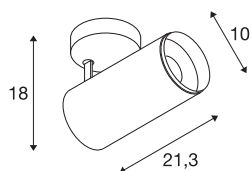

## NUMINOS® SPOT PHASE L

Indoor LED recessed ceiling light black/black 4000K 24°

NUMINOS is the best possible coordinated light system from SLV that combines function, design and technology. This way, you can experience a thousand lighting design possibilities with different downlights and spotlights. Like with the NUMINOS® SPOT PHASE L indoor ceiling-mounted light LED, which impresses with its high-quality workmanship and light. With the spotlight, you can opt for spot lighting or high-quality illumination of larger areas. The recessed ceiling light convinces with a power consumption of 28 watts, luminous flux of 2675 lumens, colour temperature of 4000 Kelvin and a colour reproduction index of 90. Installation is then done in no time at all. When do you choose NUMINOS ® from SLV?

### TECHNICAL DATA

Item no.:	1004306
Primary nominal voltage	220-240V ~50/60Hz mA/V
Secondary power / secondary voltage	700mA
Length	21.3 cm
Height	18 cm
Diameter	10 cm
Net weight	1 kg
Gross weight	1.07 kg
Safety class	I
Assembly	Surface
Assembly details	Ceiling
Dimmable	Yes
Dimming technology	trailing edge
Wattage	28 W
Lumen	2675 lm
Colour temperature	4000 Kelvin
Beam angle	24 °
Color	black
CRI	90
UGR ≤	19
LXXBXX data	L80B50
BIG WHITE Page	76