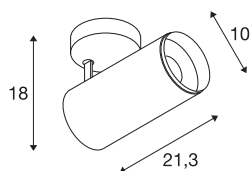

NUMINOS® SPOT PHASE L

Indoor LED recessed ceiling light white/black 4000K 36°

The NUMINOS light system from SLV combines technology, design and functionality like no other. This way, you can experience a thousand lighting design possibilities with different downlights and spotlights. Also with the NUMINOS® SPOT PHASE L indoor ceiling-mounted light LED, which convinces with the best workmanship and lighting quality. The spotlight is ideal for targeted accent lighting or even illumination of larger areas. The recessed ceiling light convinces with a power consumption of 28 watts, luminous flux of 2620 lumens, colour temperature of 4000 Kelvin and a colour reproduction index of 90. This means that easy installation is a mere formality. When do you choose NUMINOS® from SLV?

TECHNICAL DATA

Item no.:	1004311
Primary nominal voltage	220-240V ~50/60Hz mA/V
Secondary power / secondary voltage	700mA
Length	21.3 cm
Height	18 cm
Diameter	10 cm
Net weight	1.08 kg
Gross weight	1.425 kg
Safety class	I
Assembly	Surface
Assembly details	Ceiling
Dimmable	Yes
Dimming technology	trailing edge
Wattage	28 W
Lumen	2620 lm
Colour temperature	4000 Kelvin
Beam angle	36 °
Color	white
CRI	90
UGR ≤	19
LXXBXX data	L80B50
BIG WHITE Page	76