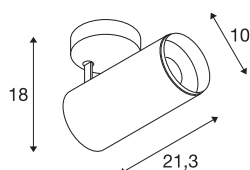

NUMINOS® SPOT PHASE L

Indoor LED recessed ceiling light white/black 4000K 60°

The NUMINOS light system from SLV combines technology, design and functionality like no other. With various downlights and spotlights, you provide a thousand lighting design options. Also with the NUMINOS® SPOT PHASE L indoor ceiling-mounted light LED, which convinces with the best workmanship and lighting quality. The spotlight is ideal for targeted accent lighting or even illumination of larger areas. The recessed ceiling light convinces with a power consumption of 28 watts, luminous flux of 2715 lumens, colour temperature of 4000 Kelvin and a colour reproduction index of 90. Installation is then done in no time at all. When will you choose SLV's modular variety?

TECHNICAL DATA

| | |
|-------------------------------------|------------------------|
| Item no.: | 1004312 |
| Primary nominal voltage | 220-240V ~50/60Hz mA/V |
| Secondary power / secondary voltage | 700mA |
| Length | 21.3 cm |
| Height | 18 cm |
| Diameter | 10 cm |
| Net weight | 1.08 kg |
| Gross weight | 1.425 kg |
| Safety class | I |
| Assembly | Surface |
| Assembly details | Ceiling |
| Dimmable | Yes |
| Dimming technology | trailing edge |
| Wattage | 28 W |
| Lumen | 2715 lm |
| Colour temperature | 4000 Kelvin |
| Beam angle | 60 ° |
| Color | white |
| CRI | 90 |
| UGR ≤ | 22 |
| LXXBXX data | L80B50 |
| BIG WHITE Page | 76 |

Light Source

| | |
|--------|--|
| 791825 |  An icon of a yellow E27 light bulb with the letters 'A' and 'G' stacked vertically on its left side. |
|--------|--|

Accessories

| | |
|---------|-------------------------------|
| 1006169 | NUMINOS® L , white front ring |
|---------|-------------------------------|