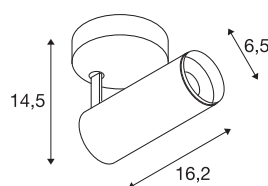

## NUMINOS® SPOT DALI S

Indoor LED recessed ceiling light black/black 4000K 24°

The NUMINOS light system from SLV perfectly combines function, design and technology. With a variety of downlights and spotlights, you can experience a thousand lighting design possibilities. Like with the NUMINOS® SPOT DALI S indoor ceiling-mounted light LED, which impresses with its high-quality workmanship and light. The spotlight is ideal for targeted accent lighting or for illuminating larger areas. The recessed ceiling light convinces with a power consumption of 10.42 watts, luminous flux of 1100 lumens, colour temperature of 4000 Kelvin and a colour reproduction index of 90. Installation is then done in no time at all. When to choose NUMINOS from SLV – modular diversity awaits you.

## TECHNICAL DATA

Item no.:	1004402
Primary nominal voltage	220-240V ~50/60Hz mA/V
Secondary power / secondary voltage	250mA
Length	16.2 cm
Height	14.5 cm
Diameter	6.5 cm
Net weight	0.66 kg
Gross weight	0.95 kg
Safety class	I
Assembly	Surface
Assembly details	Ceiling, Wall
Dimmable	Yes
Dimming technology	DALI
Wattage	10.42 W
Lumen	1100 lm
Colour temperature	4000 Kelvin
Beam angle	24 °
Color	black
CRI	90
UGR ≤	16
LXXBXX data	L80B50
BIG WHITE Page	72