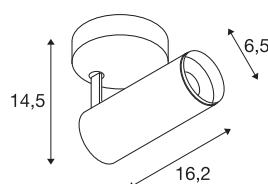

NUMINOS® SPOT DALI S

Indoor LED recessed ceiling light black/black 4000K 60°

Design, technology and function in perfection: NUMINOS is the light system from SLV that combines everything. With various downlights and spotlights, you can experience a thousand lighting design possibilities. Also with the NUMINOS® SPOT DALI S indoor ceiling-mounted light LED, which convinces with the best workmanship and lighting quality. The spotlight is ideal for targeted accent lighting or for illuminating larger areas. The recessed ceiling light convinces with a power consumption of 10.42 watts, luminous flux of 1100 lumens, colour temperature of 4000 Kelvin and a colour reproduction index of 90. Installation is then done in no time at all. When do you choose NUMINOS® from SLV?

TECHNICAL DATA

Item no.:	1004404
Primary nominal voltage	220-240V ~50/60Hz mA/V
Secondary power / secondary voltage	250mA
Length	16.2 cm
Height	14.5 cm
Diameter	6.5 cm
Net weight	0.58 kg
Gross weight	0.621 kg
Safety class	I
Assembly	Surface
Assembly details	Ceiling, Wall
Dimmable	Yes
Dimming technology	DALI
Wattage	10.42 W
Lumen	1100 lm
Colour temperature	4000 Kelvin
Beam angle	60 °
Color	black
CRI	90
UGR ≤	19
LXXBXX data	L80B50
BIG WHITE Page	72